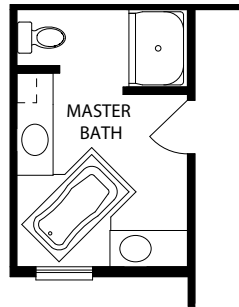

Bishop 1,617 sq. ft.

OPTIONAL MASTER BATH

OPTIONAL BEDROOM #4